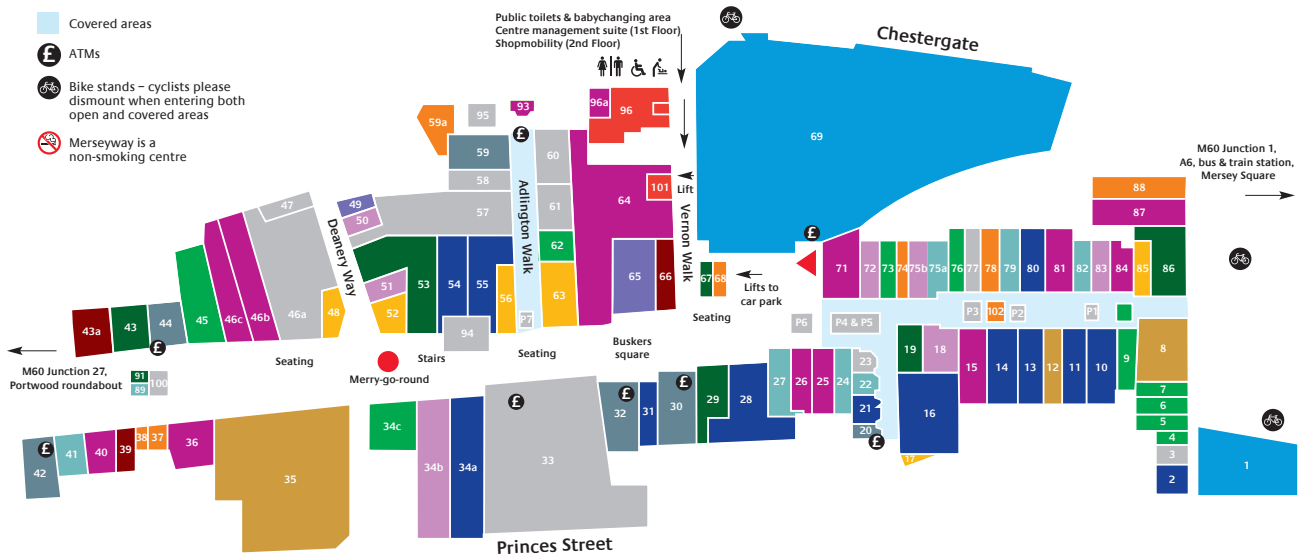

merseyway

STOCKPORT