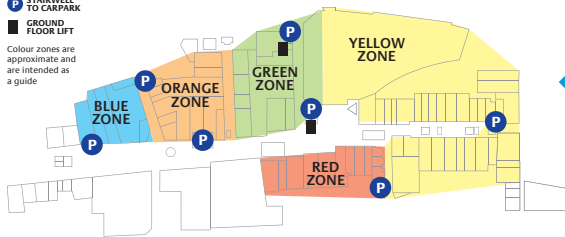

KEY

Fashion

- 2 526 Jeans
- 10 Trespass
- 11 Shout
- 13 DCM
- 14 Yours
- 16 USC
- 21 S53 Boutique
- 28 Tessuti
- 31 Ann Summers
- 34a River Island
- 54 Topshop
- 55 Topman
- 80 JD Sports

Department stores

- 1 Debenhams
- 69 Primark

Health & beauty

- 15 The Fragrance Shop
- 25 Vision Express
- 26 The Perfume Shop
- 36 Optical Express
- 40 The Body Shop
- 46b Superdrug
- 64 Boots
- 71 Specsavers
- 81 Holland & Barrett
- 84 Beauty & Nail Bar
- 87 Superdrug
- 93 Lashious Beauty
- 96a Lashious Hairdresser

Footwear & accessories

- 18 Bond Street Shoes
- 34b Deichmann
- 50 Schuropydy
- 51 Edward Meeks Clearance
- 72 Clarks Shoes
- 75b Office
- 83 Claire's Accessories

Games, music & entertainment

- 49 Warhammer
- 65 HMV

Financial services

- 20 Eurochange
- 30 Santander
- 32 Lloyds Bank
- 42 Halifax
- 44 Natwest Bank
- 59 Post Office Counters

Mobile phones & communications

- 22 Fonezone 52
- 24 3 Store
- 27 EE
- 41 The Carphone Warehouse
- 75a Vodafone
- 79 O2
- 82 Virgin Media
- 89 Fonezone 52

Jewellery & watches

- 17 TN Powell
- 48 Ernest Jones
- 52 Beaverbrooks the Jewellers
- 56 F.Hinds
- 63 H.Samuel
- 85 Pandora

Books, news & stationery

- 19 Waterstones
- 29 Clinton Cards
- 43 Card Factory
- 53 WHSmith
- 67 Bhaiji Newsagents
- 86 Card Factory
- 91 Bhaiji Newsagents

Food & drink

- 4 Sandwich Pound
- 5 Bap
- 6 Greggs
- 7 Crawshaws
- 9 Love Coffee
- 34c Costa Coffee
- 45 McDonald's
- 62 Coffee Island Café
- 73 Thorntons
- 76 Pound Bakery

Speciality shops

- 37 VIP Store
- 38 Stockport Bullion
- 59a Age UK - Stockport
- 68 Timpson
- 74 Smoke No Smoke
- 78 Forever Love
- 88 Bridgfords
- 102 Sky Retail

Travel

- 39 Thomas Cook
- 66 Tui

Home

- 8 Argos
- 12 Christy
- 35 Poundland

Local services

- 96 Management suite
- 96 Parking office (2nd floor)
- 96 Toilets
- 96 Shopmobility (2nd floor)
- George Cox (1st floor)
- 101 Lifts

Merseyway Shopping Centre, First Floor,
52-54 Great Underbank, Stockport SK1 1PD
Tel: 0161 480 2839
www.merseyway.com