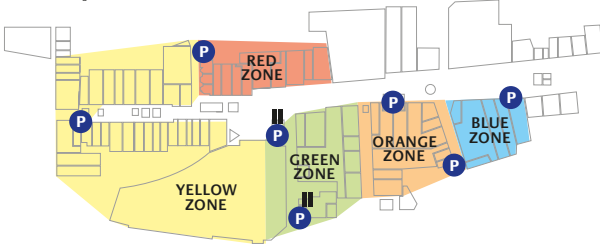

KEY
 P STAIRWELL TO CARPARK
 GROUND FLOOR LIFT
 Colour zones are approximate and are intended as a guide

Parking zones

NCP
 Call 0345 050 7080

- Covered areas
- ATMs
- Bike stands – cyclists please dismount when entering both open and covered areas
- Merseyway is a non-smoking centre
- Lifts

Fashion

- 2 526 Jeans
- 10 Trespass
- 11 Shout
- 13 DCM
- 14 Yours
- 16 USC
- 21 SS3 Boutique
- 28 Tessuti
- 31 Ann Summers
- 34a River Island
- 80 JD Sports
- 82 Streetwear Direct

Department stores

- 1 Debenhams
- 69 Primark