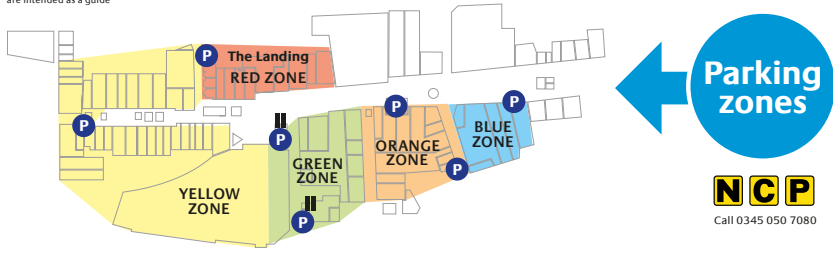

## STOCKPORT

**KEY**  
 P STAIRWELL TO CARPARK  
 GROUND FLOOR LIFT  
 Colour zones are approximate and are intended as a guide.