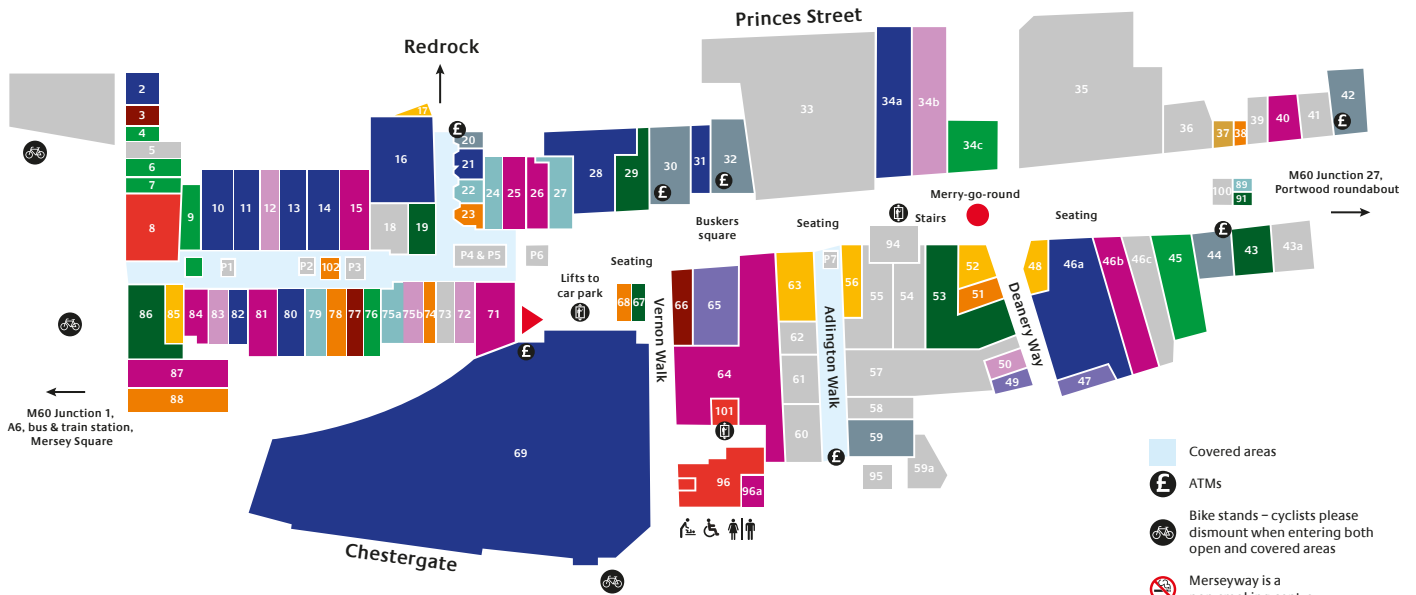

## STOCKPORT

**KEY**  
 P STAIRWELL TO CARPARK  
 GROUND FLOOR LIFT  
 Colour zones are approximate and are intended as a guide.

### Fashion

- 2 526 Jeans
- 10 Trespass
- 11 Shout
- 13 DCM
- 14 Yours
- 16 USC
- 21 SS3 Boutique
- 28 Tessuti
- 31 Ann Summers
- 34a River Island
- 46a JD Sports
- 69 Primark
- 80 JD Sports
- 82 Streetwear Direct

### Health & beauty

- 15 The Fragrance Shop
- 25 Vision Express
- 26 The Perfume Shop
- 40 The Body Shop
- 46b Superdrug
- 64 Boots
- 71 Specsavers
- 81 Holland & Barrett
- 84 Beauty and Nail Bar
- 87 Superdrug

### Food & drink

- 4 Sandwich Pound
- 6 Greggs
- 7 Sterling Meats
- 9 Coffee Island 2
- 34c Costa Coffee
- 45 McDonald's
- 76 Pound Bakery