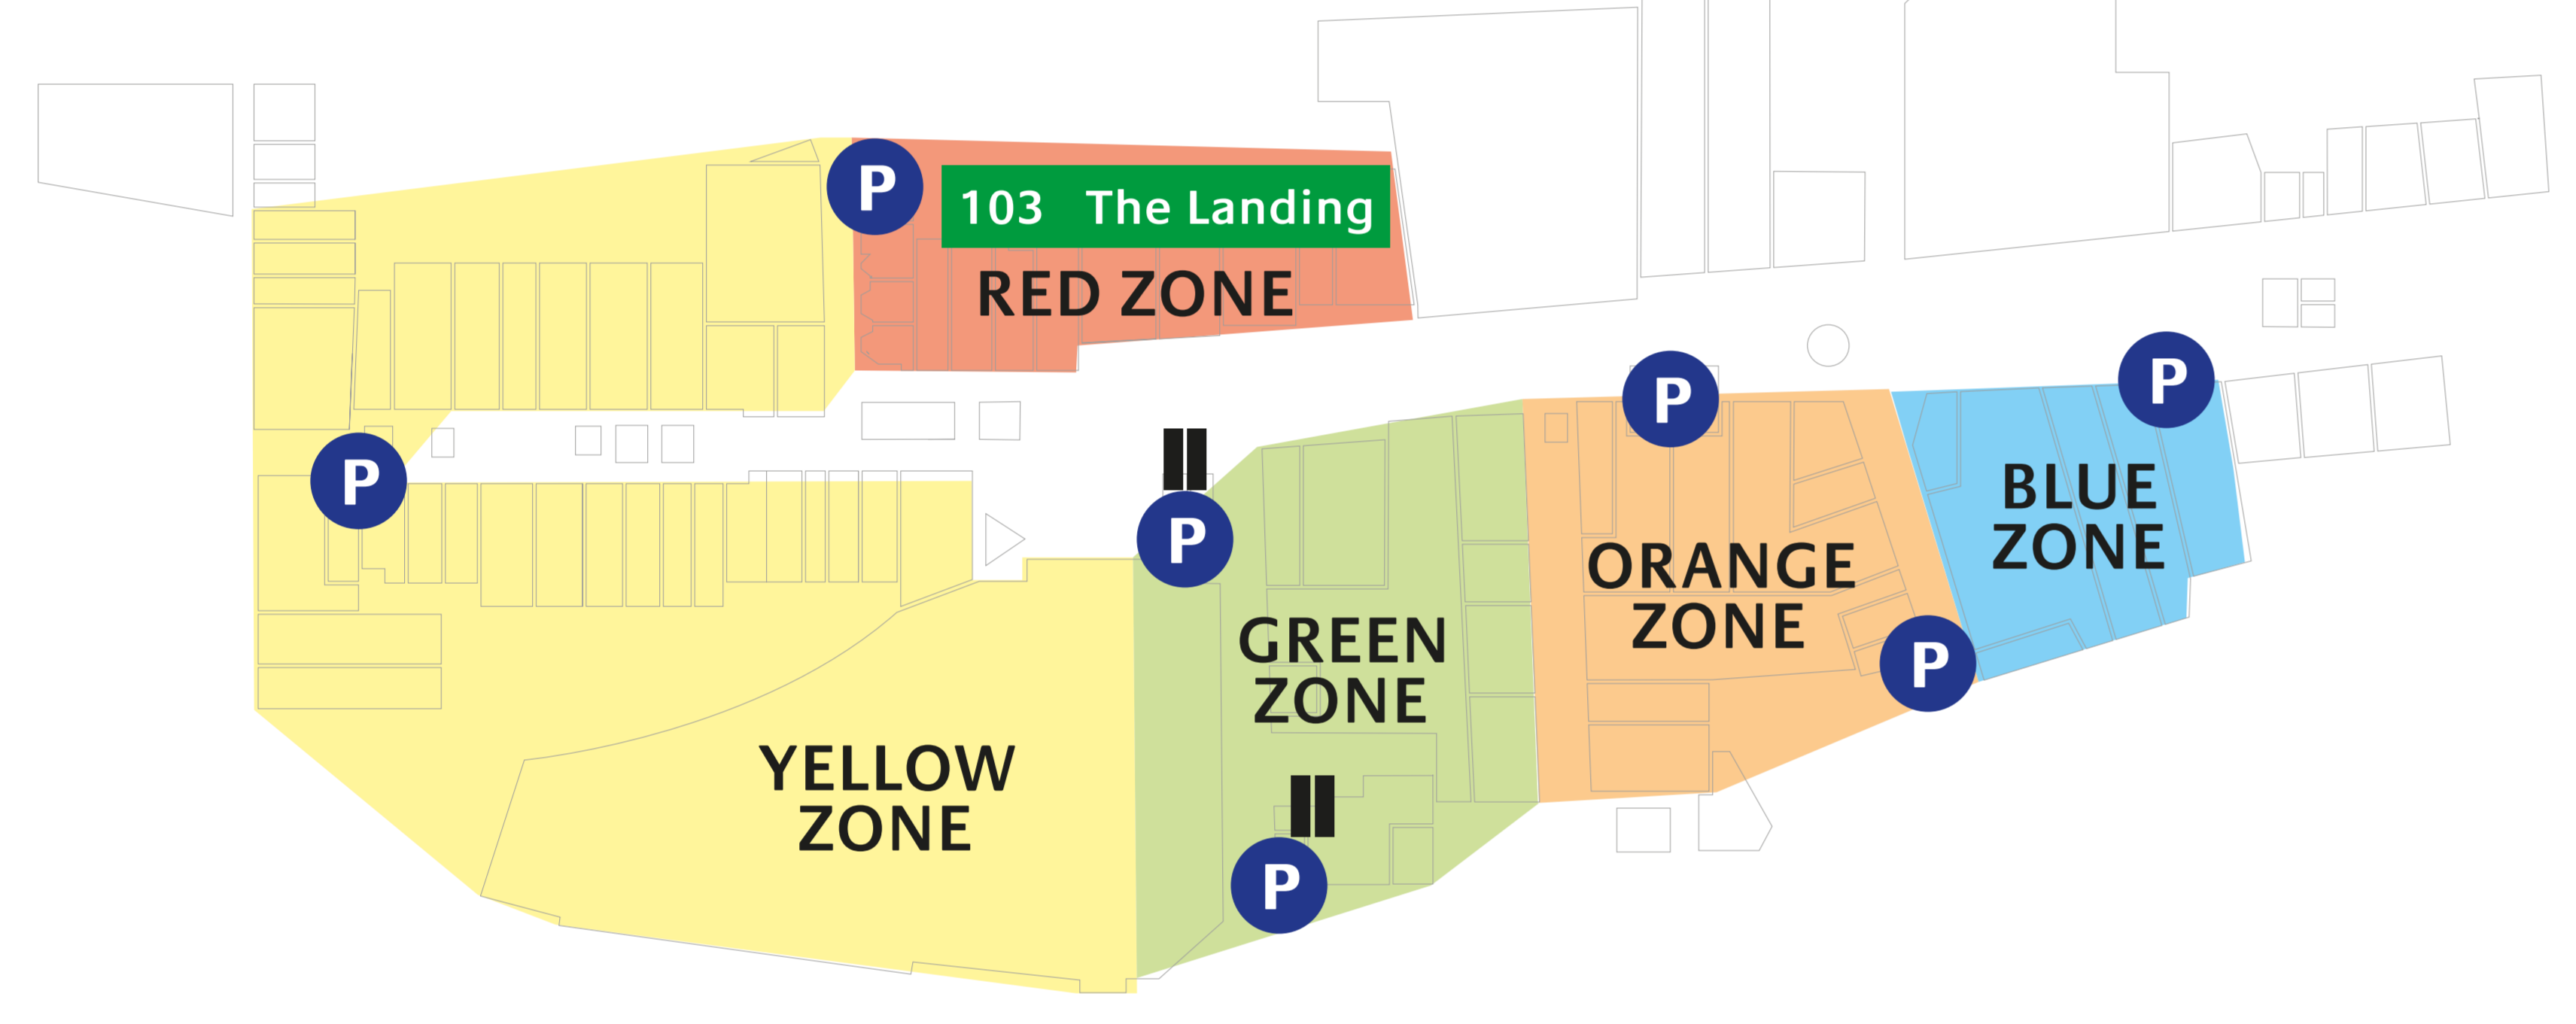

# merseyway

## STOCKPORT

**KEY**  
 P STAIRWELL TO CARPARK  
 GROUND FLOOR LIFT  
 Colour zones are approximate and are intended as a guide

**Parking zones**

**NCP**  
 Call 0345 050 7080

- Covered areas
- Redevelopment Zone
- ATMs
- Bike stands – cyclists please dismount when entering both open and covered areas
- Merseyway is a non-smoking centre
- Lifts
- No dogs allowed apart from assisted dogs
- No riding of e-scooters in the centre