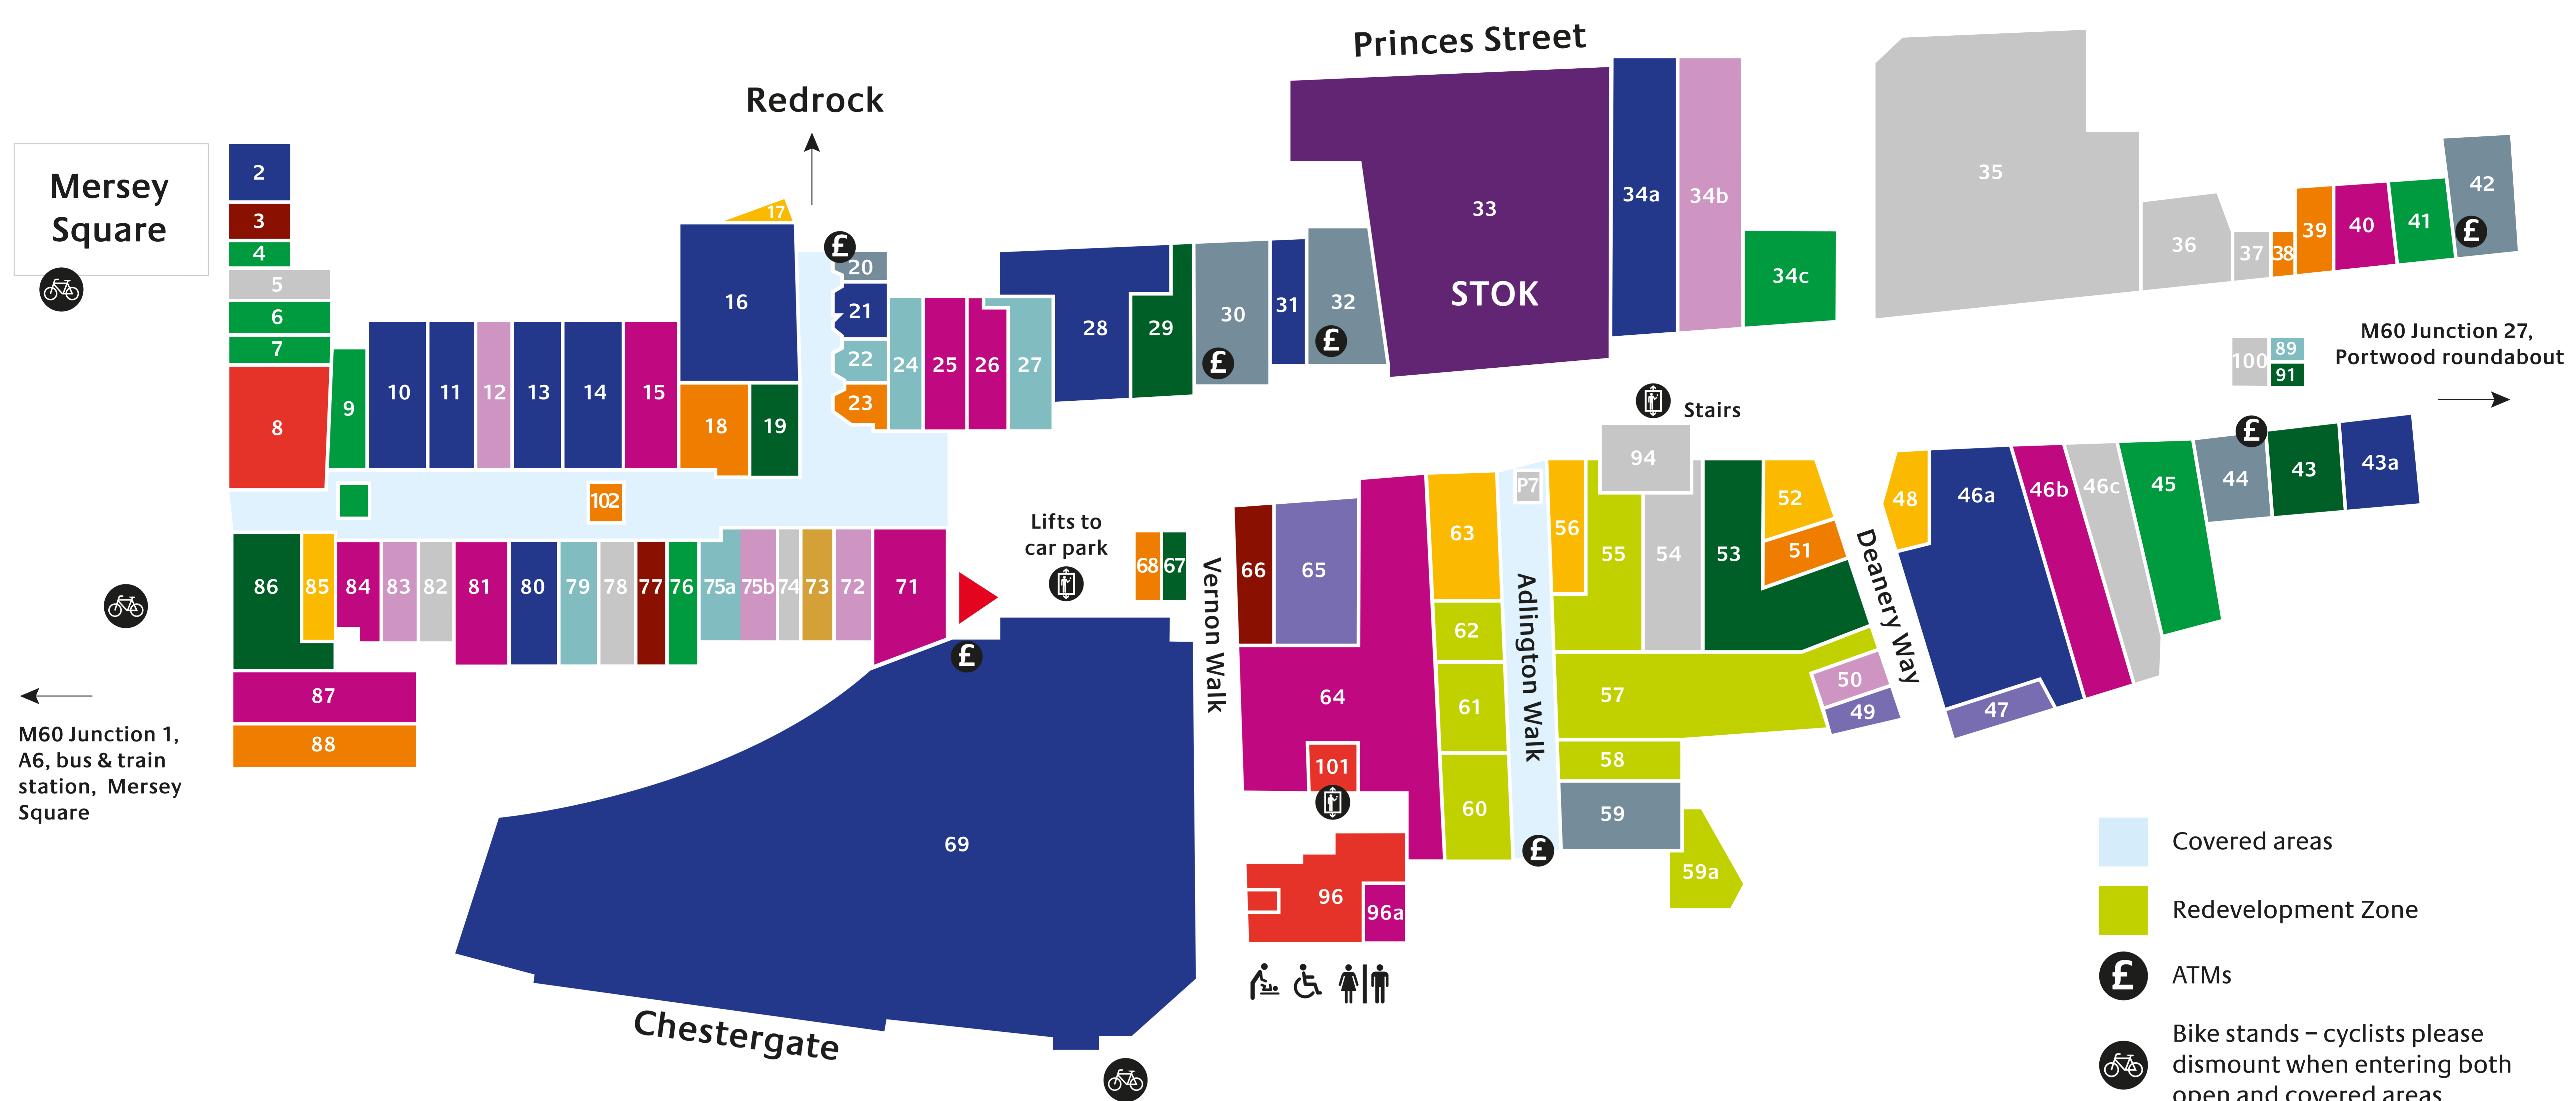

# merseyway

## STOCKPORT

**KEY**  
 P STAIRWELL TO CARPARK  
 GROUND FLOOR LIFT  
 Colour zones are approximate and are intended as a guide

**Parking zones**

**NCP**  
 Call 0345 050 7080

- Covered areas
- Redevelopment Zone
- ATMs
- Bike stands – cyclists please dismount when entering both open and covered areas
- Merseyway is a non-smoking centre
- Lifts
- No dogs allowed apart from assisted dogs
- No riding of e-scooters in the centre

### Health & beauty

- 15 The Fragrance Shop
- 25 Vision Express
- 26 The Perfume Shop
- 40 The Body Shop
- 46b Superdrug
- 64 Boots
- 71 Specsavers
- 81 Holland & Barrett
- 84 Beauty and Nail Bar
- 87 Superdrug

### Food & drink

- 4 Sandwich Pound
- 6 Greggs
- 7 Sterling Meats
- 9 Coffee Island 2
- 34c Costa Coffee
- 41 Coffee Block
- 45 McDonald's
- 76 Poundbakery
- 103 The Landing