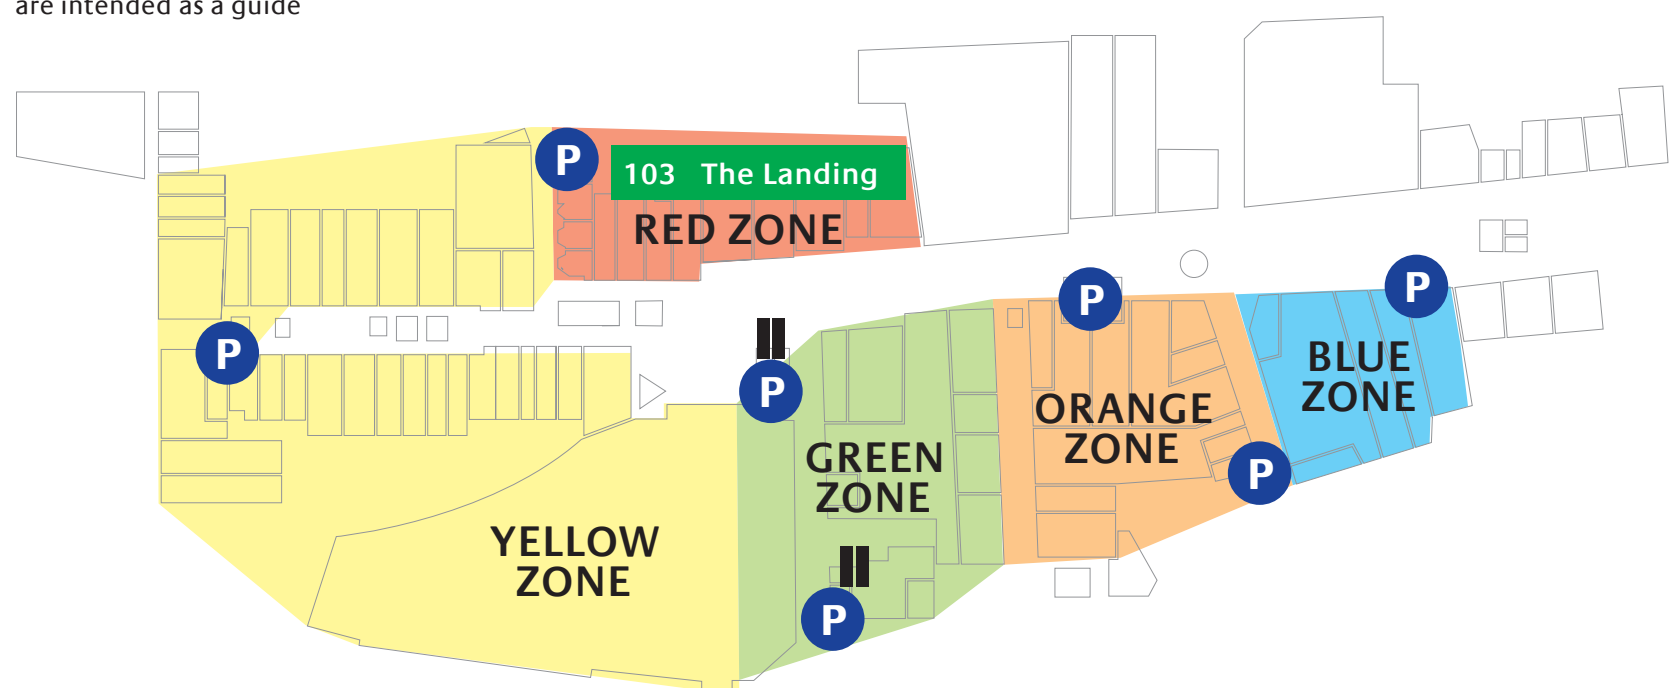

## STOCKPORT

**KEY**  
**P** STAIRWELL TO CARPARK  
**||** GROUND FLOOR LIFT  
 Colour zones are approximate and are intended as a guide

**Parking zones**

**NCP**  
 Call 0345 050 7080

- Covered areas
- Redevelopment Zone
- ATMs
- Bike stands – cyclists please dismount when entering both open and covered areas
- Merseyway is a non-smoking centre
- Lifts
- No dogs allowed apart from assisted dogs
- No riding of e-scooters in the centre

### Childrenswear

- 69** Primark
- 34a** River Island