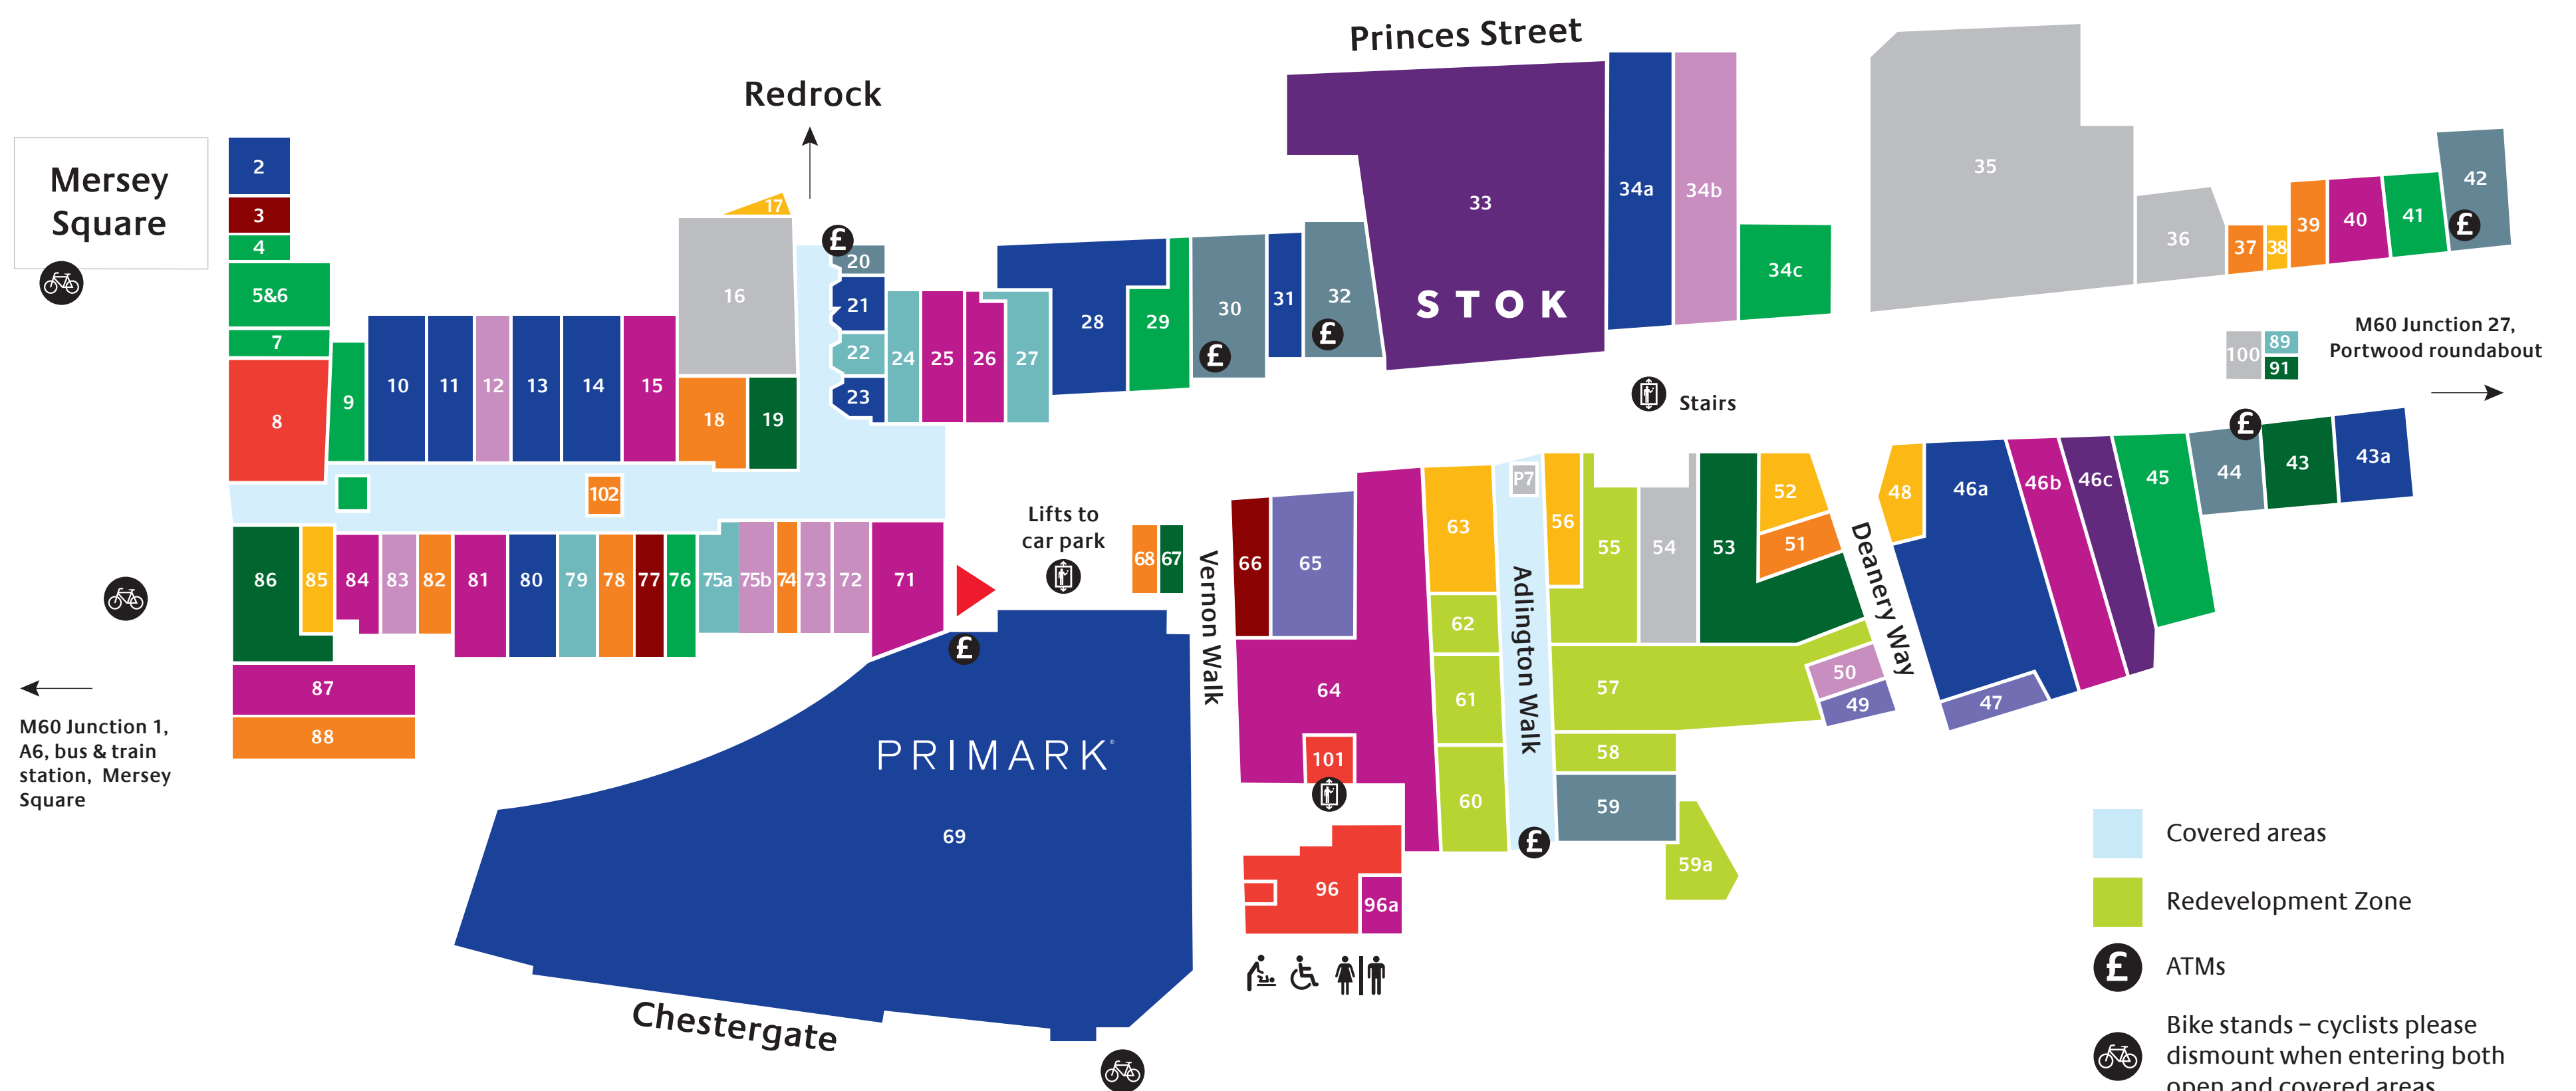

merseyway

STOCKPORT

KEY
P STAIRWELL TO CARPARK
|| GROUND FLOOR LIFT
Colour zones are approximate and are intended as a guide