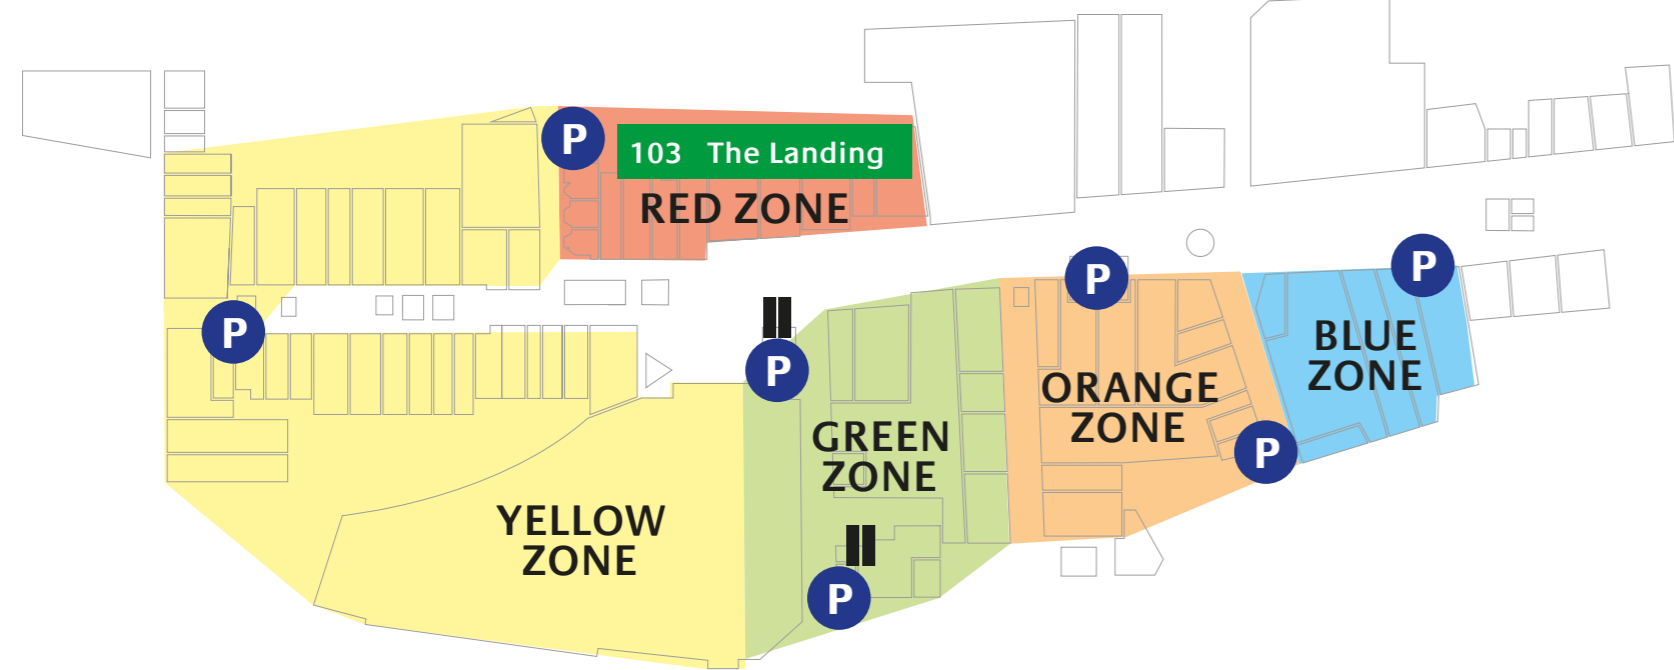

merseyway

STOCKPORT

KEY
P STAIRWELL TO CARPARK **||** GROUND FLOOR LIFT
 Colour zones are approximate and are intended as a guide

Parking zones

NCP
 Call 0345 050 7080

- Covered areas
- Redevelopment Zone
- ATMs
- Bike stands – cyclists please dismount when entering both open and covered areas
- Merseyway is a non-smoking centre
- Lifts
- No dogs allowed apart from assisted dogs
- No riding of e-scooters in the centre

Fashion

- 31** Ann Summers
- 13** DCM
- 43a** Gems
- 46a** JD Sports
- 80** JD Sports
- 23** Love Bling
- 69** Primark
- 34a** River Island
- 11** Shout
- 21** SS3 Boutique
- 28** Tessuti
- 10** Trespass
- 14** Yours