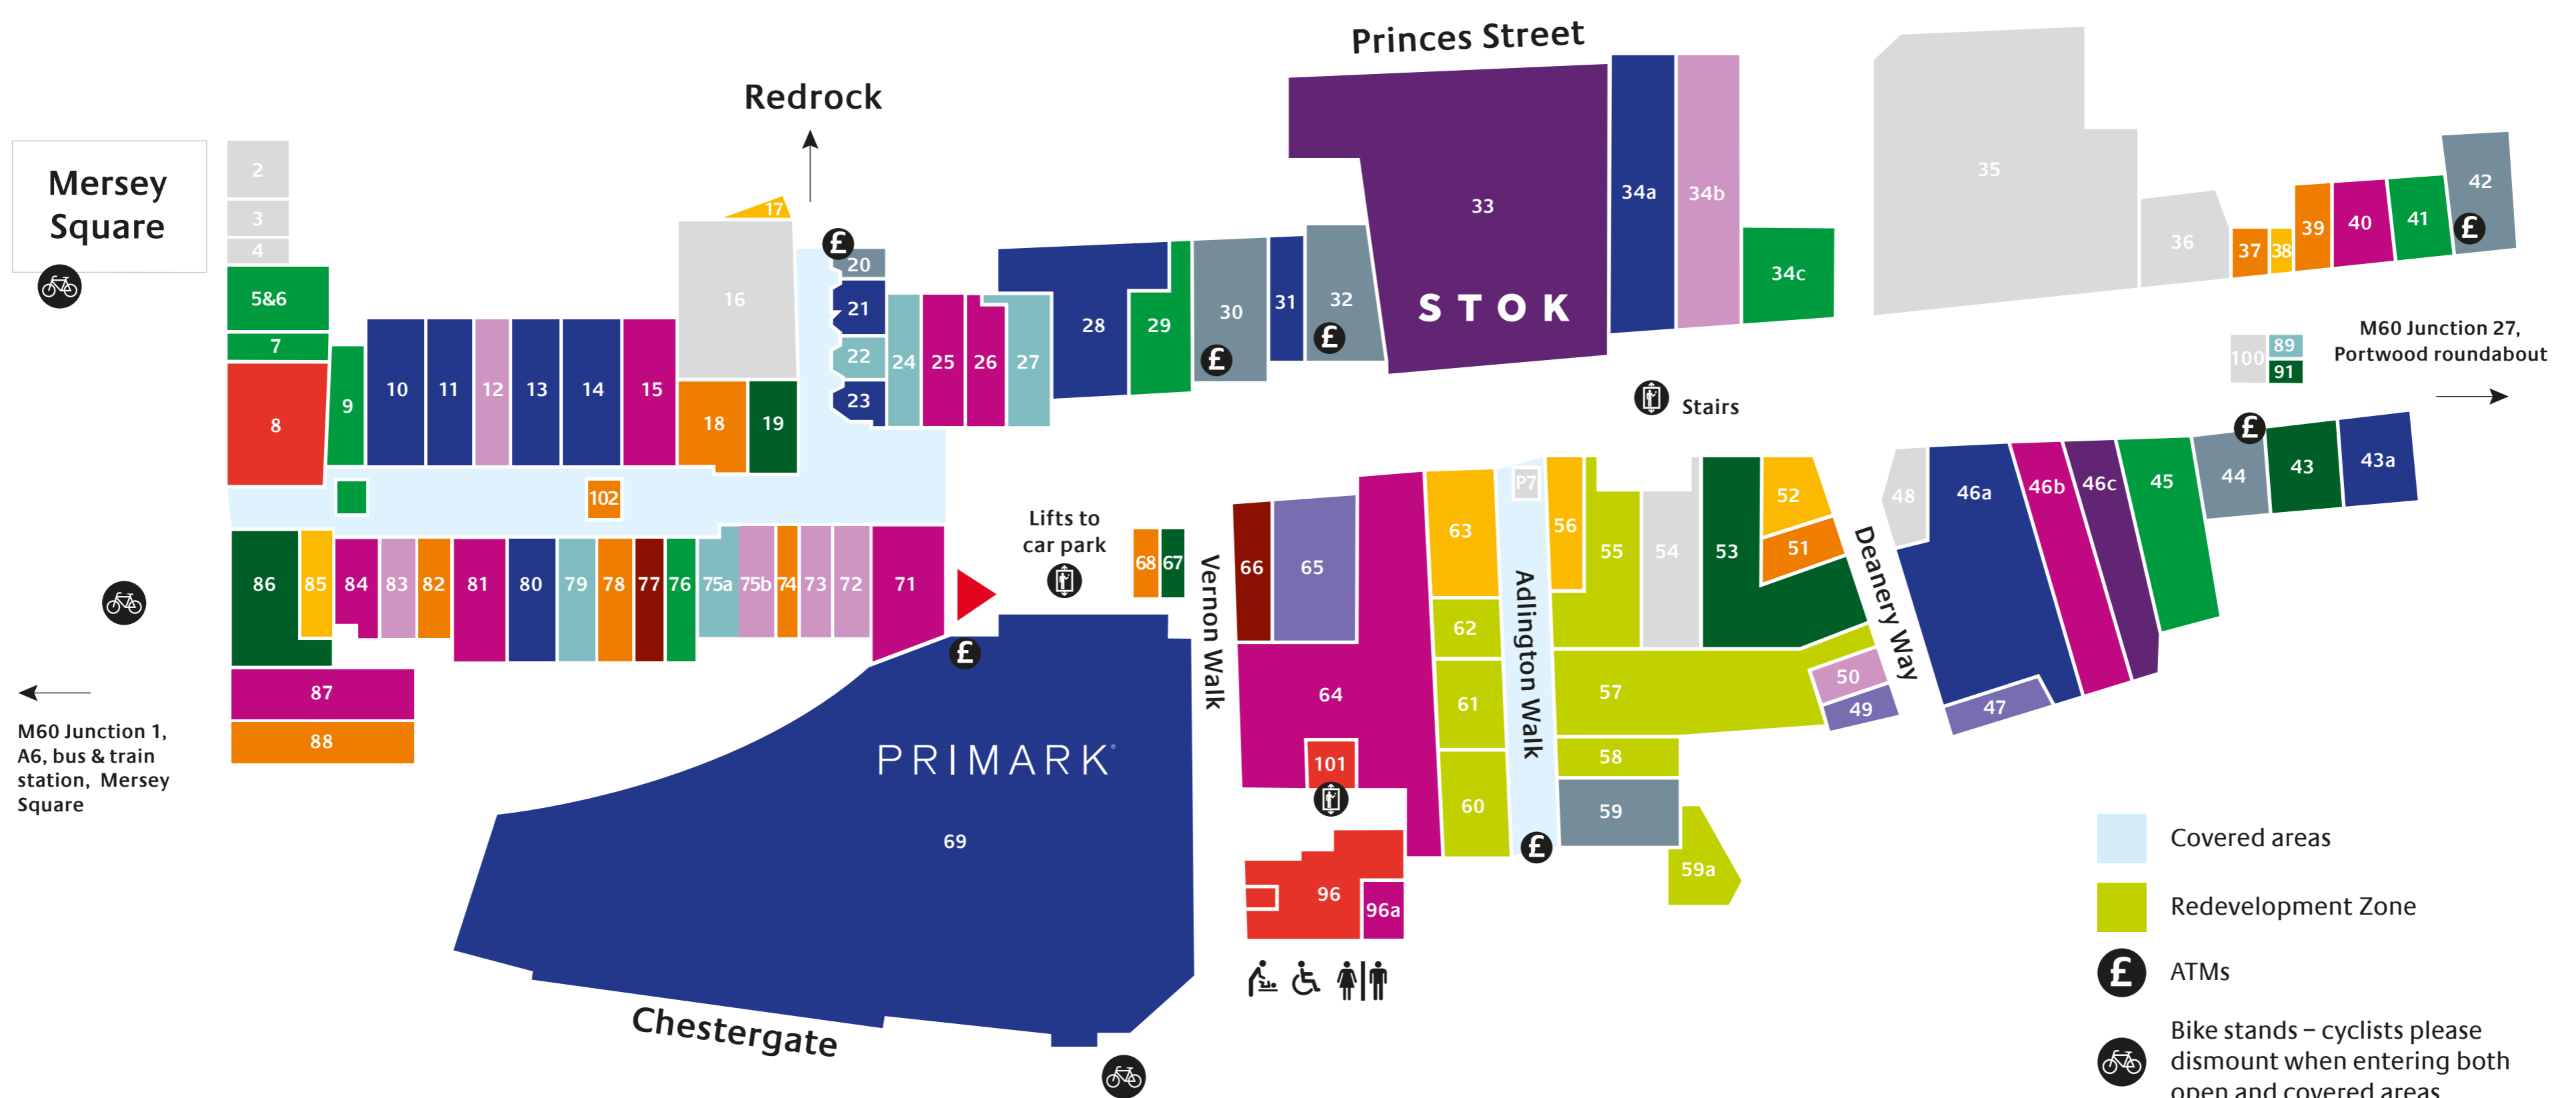

merseyway

STOCKPORT

KEY
P STAIRWELL TO CARPARK **||** GROUND FLOOR LIFT
 Colour zones are approximate and are intended as a guide

Parking zones

NCP
 Call 0345 050 7080

- Covered areas
- Redevelopment Zone
- ATMs
- Bike stands – cyclists please dismount when entering both open and covered areas
- Merseyway is a non-smoking centre
- Lifts
- No dogs allowed apart from assisted dogs
- No riding of e-scooters in the centre

Health & beauty

- 84** Beauty and Nail Bar
- 64** Boots
- 73** Footcare
- 81** Holland & Barrett
- 96a** Lashious
- 71** Specsavers
- 46b** Superdrug
- 87** Superdrug
- 40** The Body Shop
- 15** The Fragrance Shop
- 26** The Perfume Shop
- 25** Vision Express

- 24** 3 Store
- 27** EE
- 22** Fones 52
- 89** Fonezone
- 79** O2
- 75a** Vodafone

Jewellery & watches

- 52** Beaverbrooks the Jewellers
- 38** Christopher Brown Jewellers
- 56** F.Hinds
- 63** H.Samuel
- 85** Pandora
- 17** TN Powell

Travel

- 77** Barrhead Travel
- 66** Tui

Speciality shops

- 88** Bridgfords
- 74** Elitecigs
- 51** Merseyway Workshop
- 78** Harmonize Your Soul
- 82** Ikea
- 37** Skart
- 102** Sky Retail
- 39** The A World
- 18** The Pop Up
- 68** Timpson