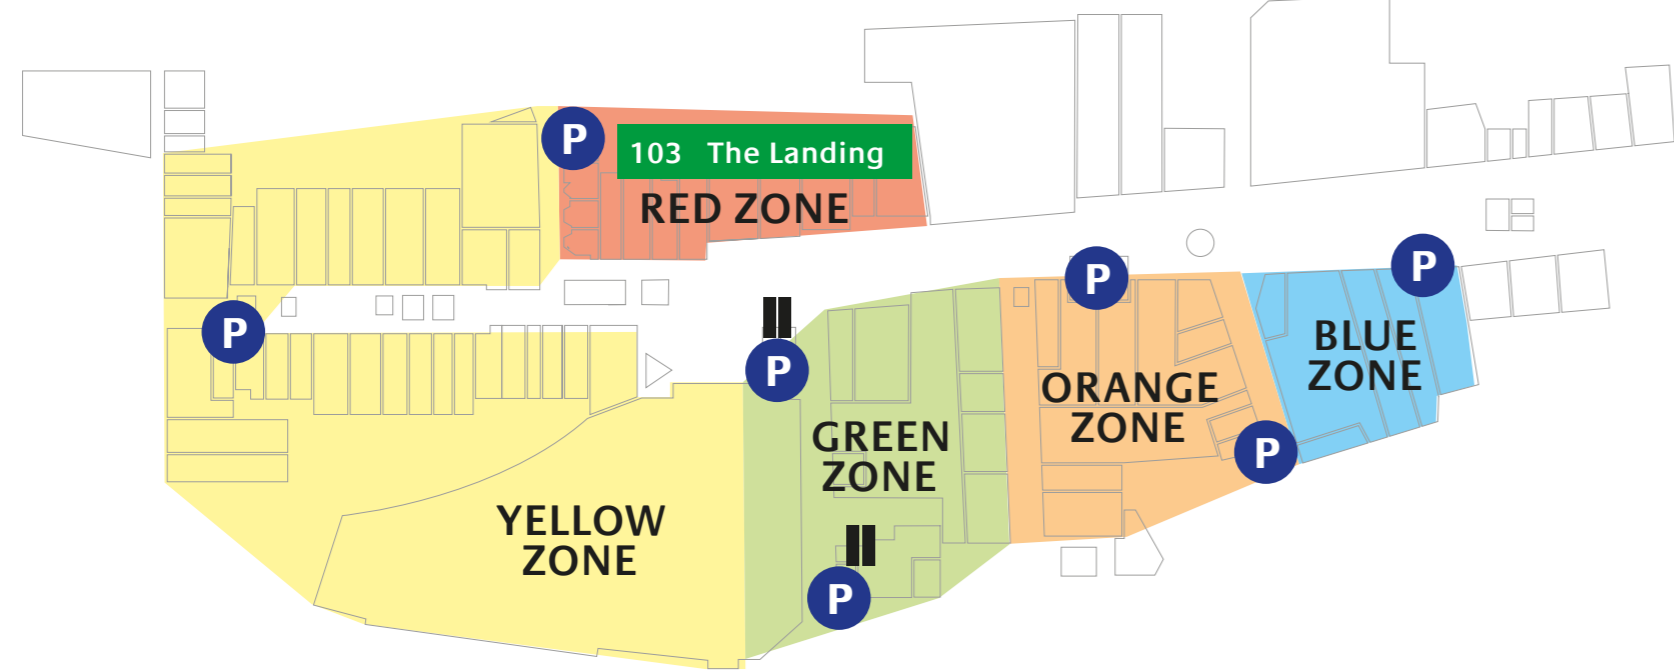

merseyway

STOCKPORT

KEY
P STAIRWELL TO CARPARK **||** GROUND FLOOR LIFT
 Colour zones are approximate and are intended as a guide

Parking zones

NCP
 Call 0345 050 7080

- Covered areas
- Redevelopment Zone
- ATMs
- Bike stands – cyclists please dismount when entering both open and covered areas
- Merseyway is a non-smoking centre
- Lifts
- No dogs allowed apart from assisted dogs
- No riding of e-scooters in the centre

Fashion

- 31** Ann Summers
- 13** DCM
- 46a** JD Sports
- 80** JD Sports
- 23** Love Bling
- 69** Primark
- 34a** River Island
- 11** Shout
- 21** SS3 Boutique
- 28** Tessuti
- 10** Trespass
- 14** Yours