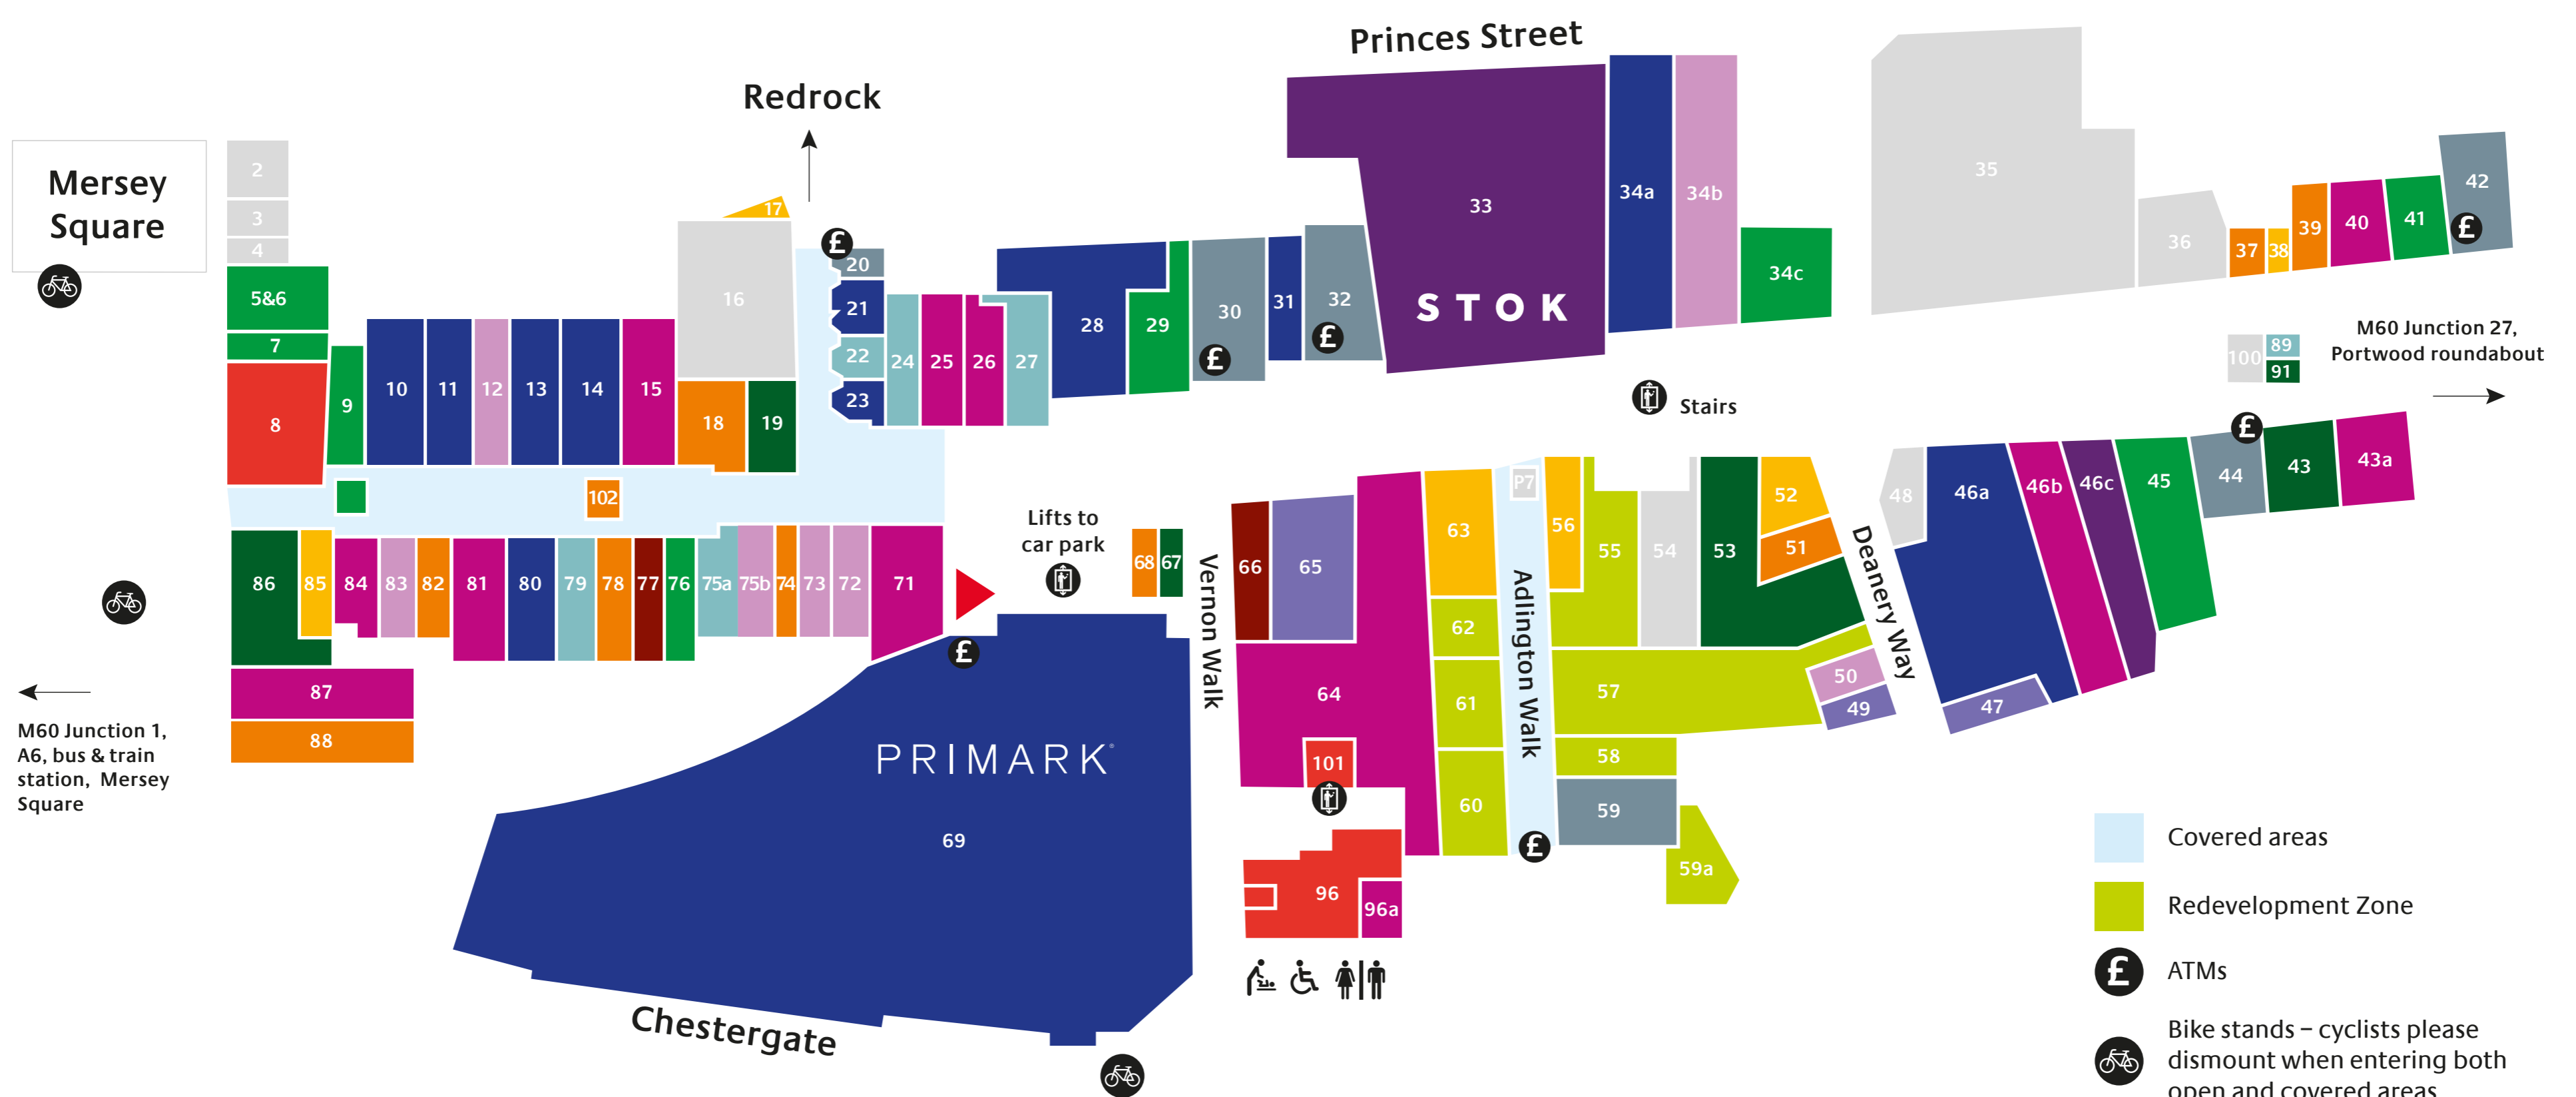

merseyway

STOCKPORT

KEY
P STAIRWELL TO CARPARK **||** GROUND FLOOR LIFT
 Colour zones are approximate and are intended as a guide

Parking zones

NCP
 Call 0345 050 7080

- Covered areas
- Redevelopment Zone
- ATMs
- Bike stands – cyclists please dismount when entering both open and covered areas
- Merseyway is a non-smoking centre
- Lifts
- No dogs allowed apart from assisted dogs
- No riding of e-scooters in the centre

Fashion

- 31** Ann Summers
- 13** DCM
- 46a** JD Sports
- 80** JD Sports
- 23** Love Bling
- 69** Primark
- 34a** River Island
- 11** Shout
- 21** SS3 Boutique
- 28** Tessuti
- 10** Trespass
- 14** Yours

Health & beauty

- 84** Beauty and Nail Bar
- 64** Boots
- 43a** Eye Hut Opticians
- 73** Footcare
- 81** Holland & Barrett
- 96a** Lashious
- 71** Specsavers
- 46b** Superdrug
- 87** Superdrug
- 40** The Body Shop
- 15** The Fragrance Shop
- 26** The Perfume Shop
- 25** Vision Express

Travel

- 77** Barrhead Travel
- 66** Tui

Speciality shops

- 88** Bridgfords
- 74** Elitecigs
- 51** Merseyway Workshop
- 78** Harmonize Your Soul
- 82** Ikea
- 37** Skart
- 102** Sky Retail
- 39** The A World
- 18** The Pop Up
- 68** Timpson