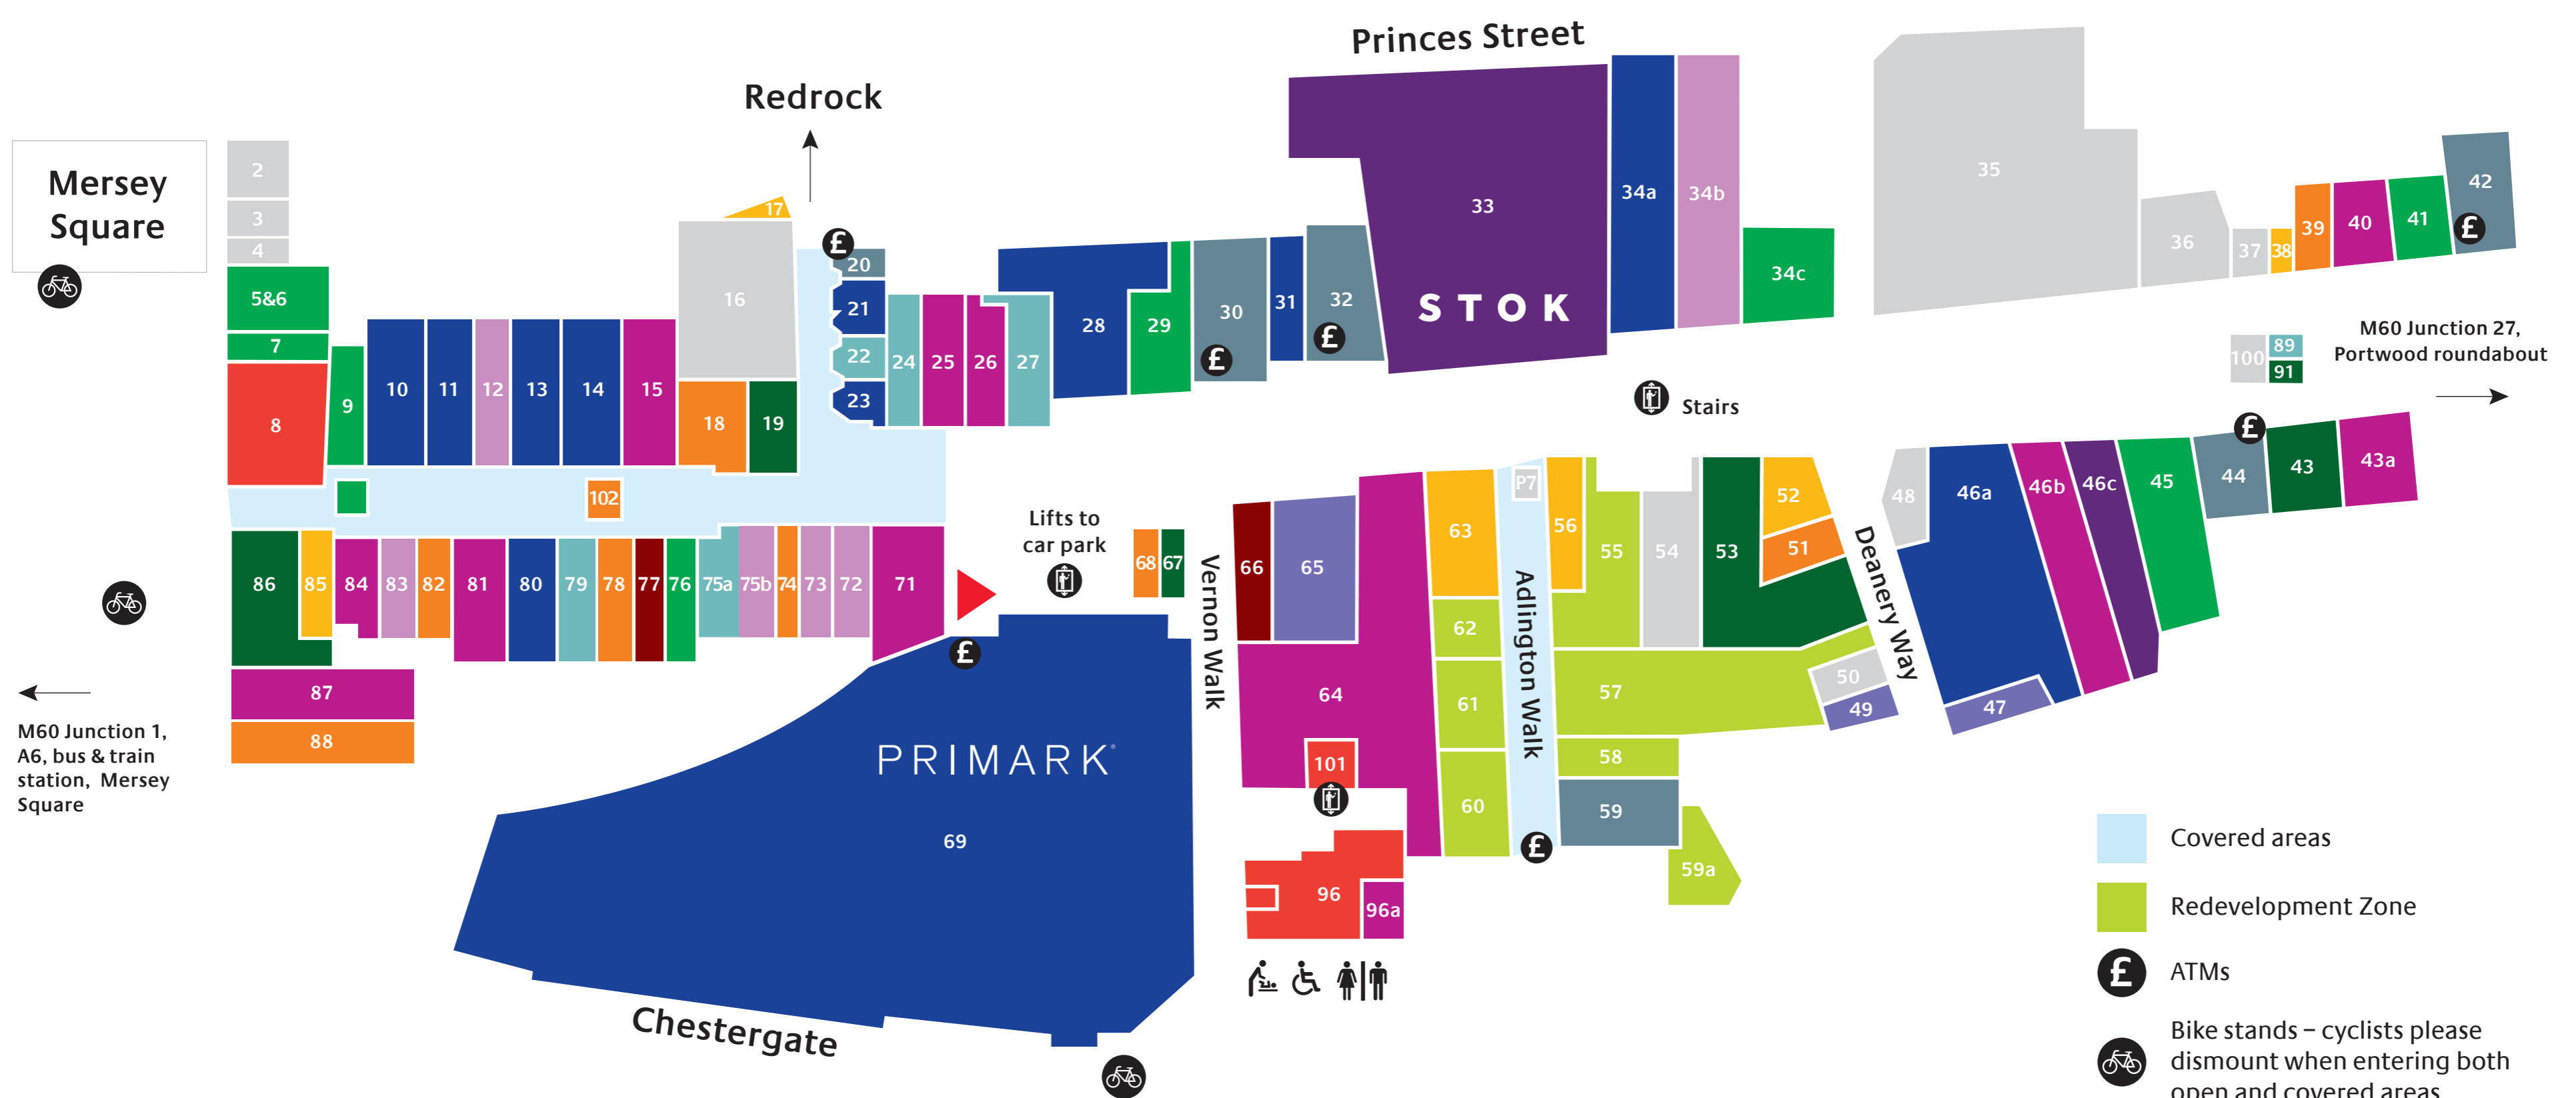

# merseyway

## STOCKPORT

**KEY**  
**P** STAIRWELL TO CARPARK    **||** GROUND FLOOR LIFT  
 Colour zones are approximate and are intended as a guide

**Parking zones**

**NCP**  
 Call 0345 050 7080

- Covered areas
- Redevelopment Zone
- ATMs
- Bike stands – cyclists please dismount when entering both open and covered areas
- Merseyway is a non-smoking centre
- Lifts
- No dogs allowed apart from assisted dogs
- No riding of e-scooters in the centre

### Childrenswear

- 69** Primark
- 34a** River Island

### Food & drink

- 5&6** Greggs
- 9** Coffee Island 2
- 29** Coffee House
- 34c** Costa Coffee
- 41** Coffee Block
- 45** McDonald's
- 76** Poundbakery
- 7** Sterling Foods
- 103** The Landing