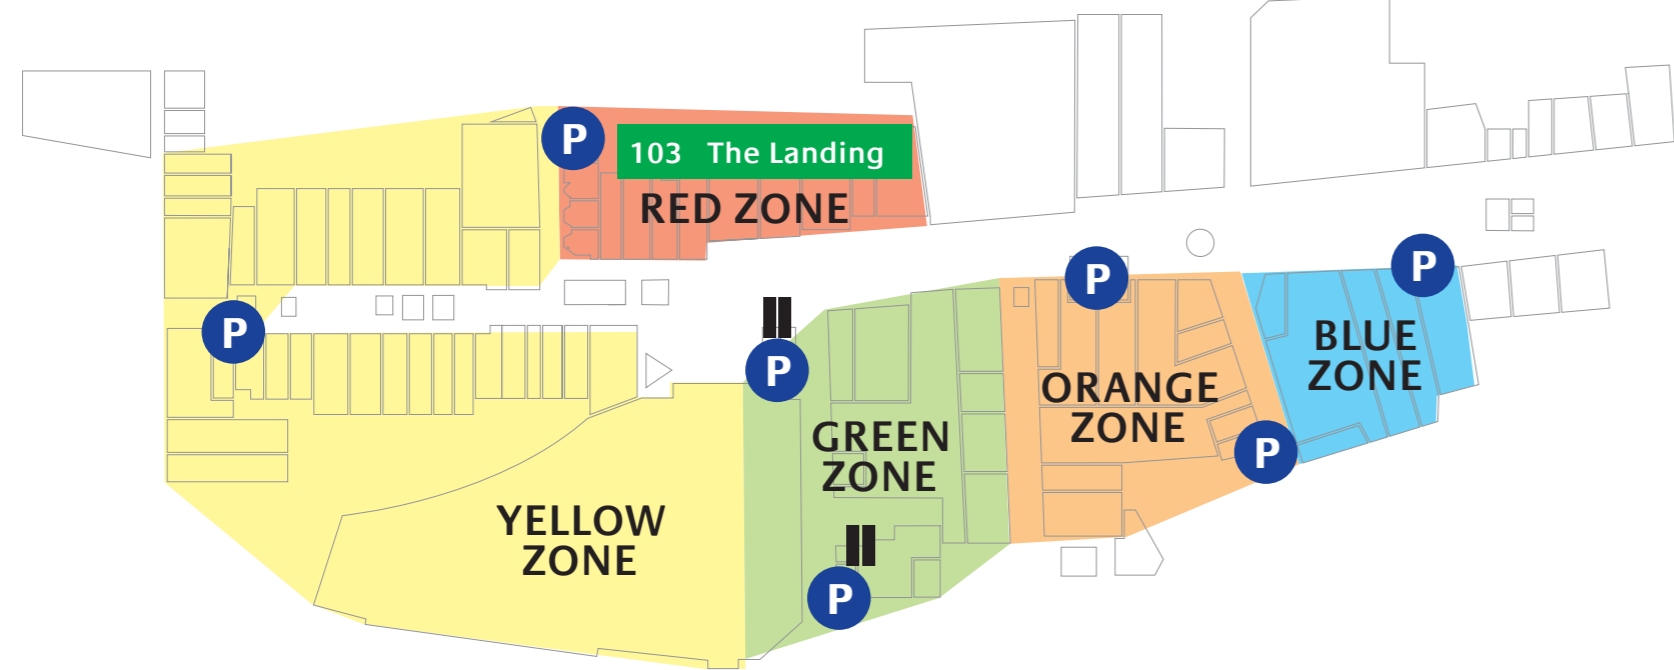

# merseyway

## STOCKPORT

**KEY**  
**P** STAIRWELL TO CARPARK    **||** GROUND FLOOR LIFT  
 Colour zones are approximate and are intended as a guide

**Parking zones**

**NCP**  
 Call 0345 050 7080

- Covered areas
- Redevelopment Zone
- ATMs
- Bike stands – cyclists please dismount when entering both open and covered areas
- Merseyway is a non-smoking centre
- Lifts
- No dogs allowed apart from assisted dogs
- No riding of e-scooters in the centre

### Childrenswear

- 69** Primark
- 34a** River Island