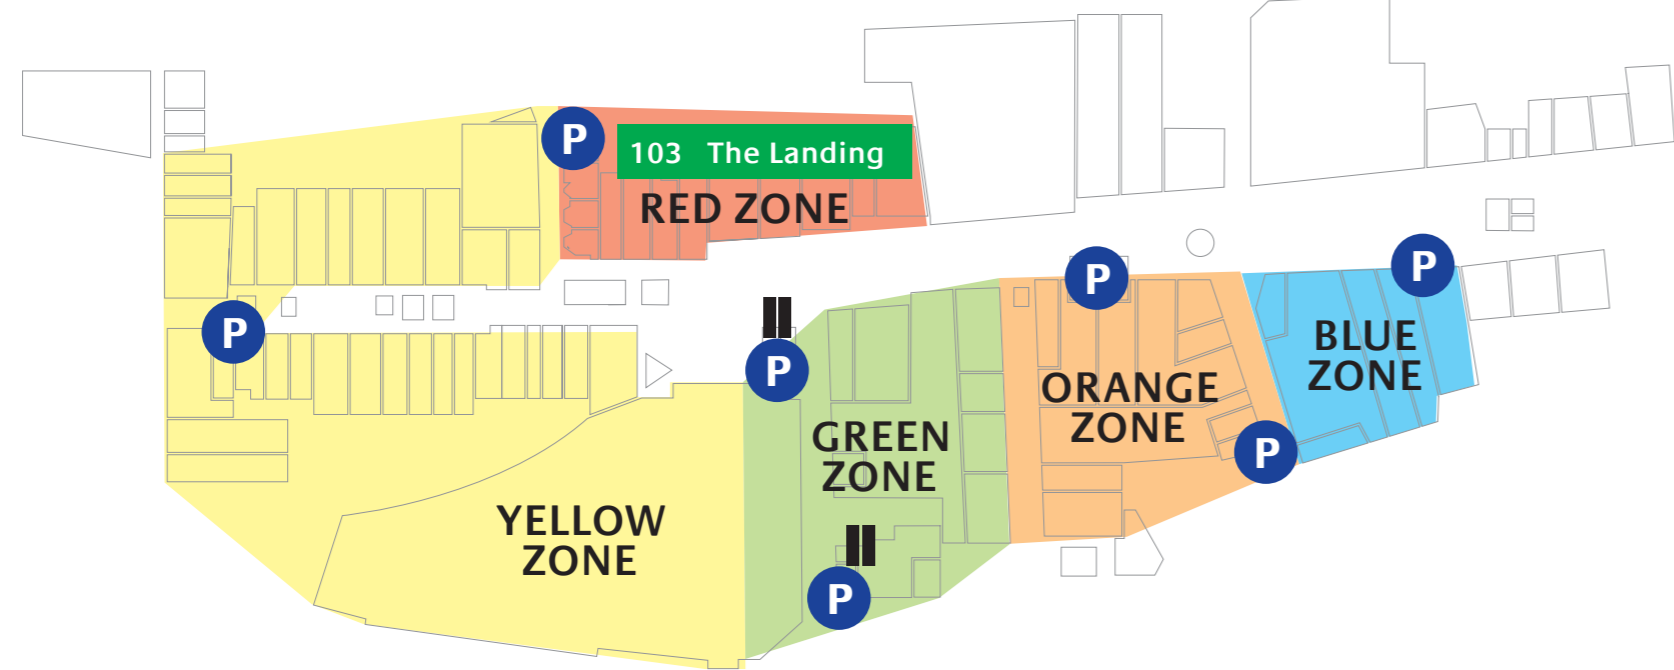

merseyway

STOCKPORT

KEY
P STAIRWELL TO CARPARK **||** GROUND FLOOR LIFT
 Colour zones are approximate and are intended as a guide

Parking zones

NCP
 Call 0345 050 7080

- Covered areas
- Redevelopment Zone
- ATMs
- Bike stands – cyclists please dismount when entering both open and covered areas
- Merseyway is a non-smoking centre
- Lifts
- No dogs allowed apart from assisted dogs
- No riding of e-scooters in the centre

Fashion

- 31** Ann Summers
- 13** DCM
- 46a** JD Sports
- 80** JD Sports
- 23** Love Bling
- 69** Primark
- 34a** River Island
- 11** Shout
- 21** SS3 Boutique
- 28** Tessuti
- 10** Trespass
- 14** Yours