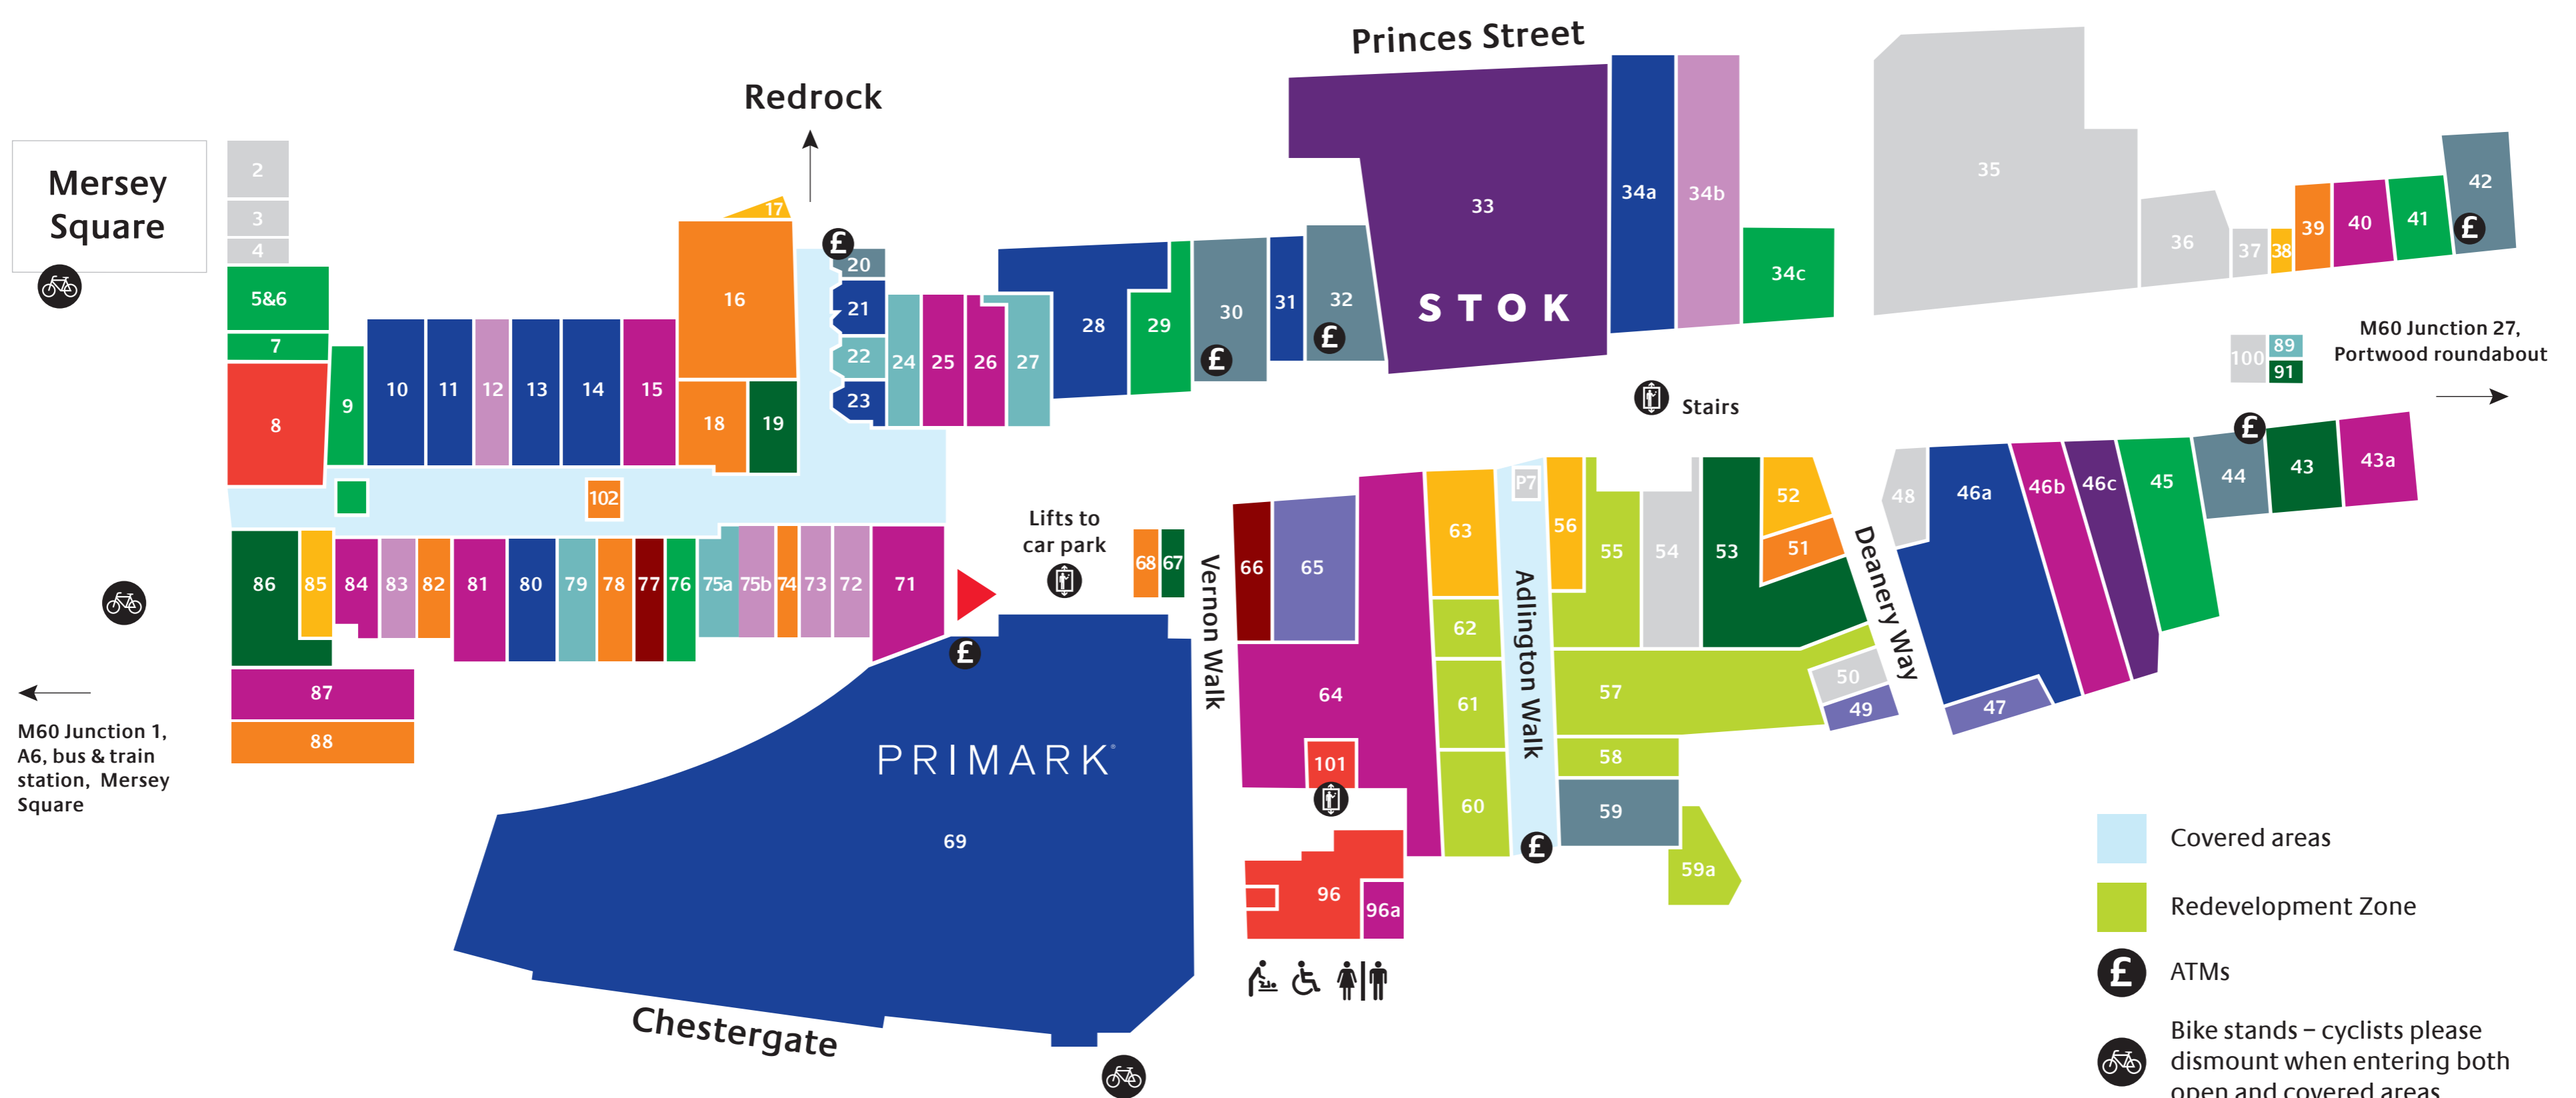

merseyway

STOCKPORT

KEY
P STAIRWELL TO CARPARK **||** GROUND FLOOR LIFT
 Colour zones are approximate and are intended as a guide

Parking zones

NCP
 Call 0345 050 7080

- Covered areas
- Redevelopment Zone
- ATMs
- Bike stands – cyclists please dismount when entering both open and covered areas
- Merseyway is a non-smoking centre
- Lifts
- No dogs allowed apart from assisted dogs
- No riding of e-scooters in the centre

Health & beauty

- 84** Beauty and Nail Bar
- 64** Boots
- 43a** Eye Hut Opticians
- 73** Footcare
- 81** Holland & Barrett
- 96a** Lashious
- 71** Specsavers
- 46b** Superdrug
- 87** Superdrug
- 40** The Body Shop
- 15** The Fragrance Shop
- 26** The Perfume Shop
- 25** Vision Express

- 24** 3 Store
- 27** EE
- 22** Fones 52
- 89** Fonezone
- 79** O2
- 75a** Vodafone

Jewellery & watches

- 52** Beaverbrooks the Jewellers
- 38** Christopher Brown Jewellers
- 56** F.Hinds
- 63** H.Samuel
- 85** Pandora
- 17** TN Powell

Travel

- 77** Barrhead Travel
- 66** Tui

Speciality shops

- 88** Bridgfords
- 74** Elitecigs
- 51** Merseyway Workshop
- 78** Harmonize Your Soul
- 82** Ikea
- 102** Sky Retail
- 39** The A World
- 18** The Pop Up
- 68** Timpson
- 16** YMCA